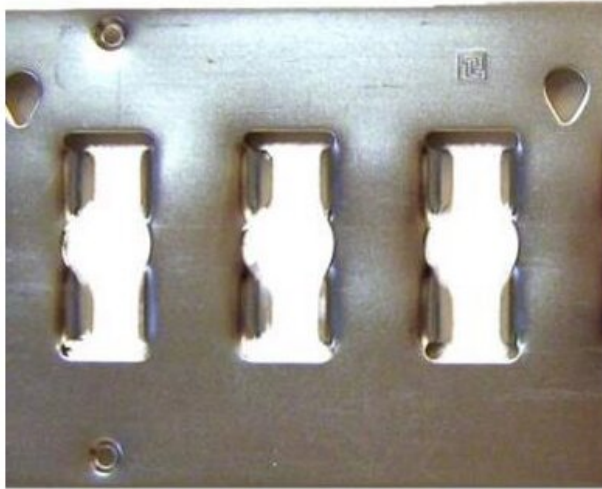

Flat universal lashing track

Product information

Cargo restraint flat track Universal recessed heavy duty.

Material: Galvanized steel

Part Code	Length m	Width mm	Thickness mm	Weight kg	Delivery time
33030012F	3	2.5	2.5	7	1